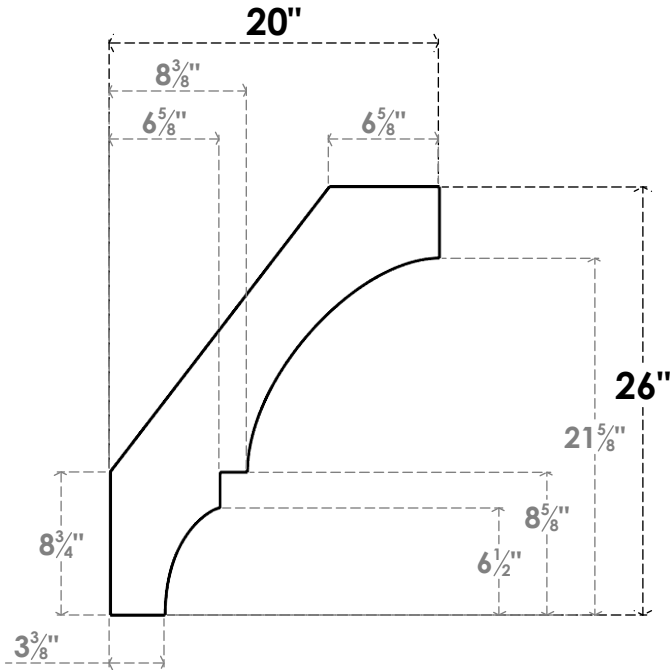

ITEM NUMBER: BRCPC060X20000X26000BOA

6"W X 20"D X 26"H BALBOA ARCHITECTURAL GRADE PVC CLOSED KNEE BRACE

SIDE PROFILE

FRONT PROFILE

ISOMETRIC

EKENA MILLWORK
2300 WEST MAIN ST.
CLARKSVILLE, TX 75426
TOLL FREE: 866-607-0453
WWW.EKENAMILLWORK.COM