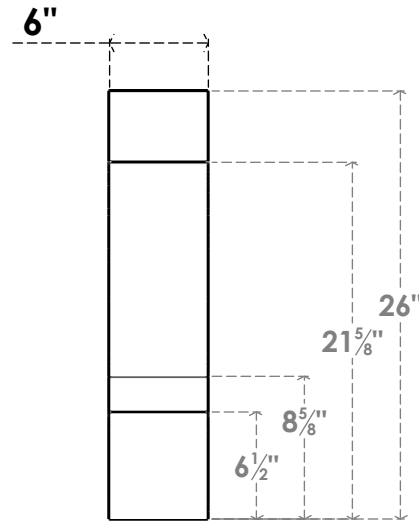

ITEM NUMBER: BRCPC060X20000X26000BOA

6"W X 20"D X 26"H BALBOA ARCHITECTURAL GRADE PVC CLOSED KNEE BRACE

SIDE PROFILE

FRONT PROFILE

ISOMETRIC

EKENA MILLWORK
2300 WEST MAIN ST.
CLARKSVILLE, TX 75426
TOLL FREE: 866-607-0453
WWW.EKENAMILLWORK.COM

NOTES

1. INSTALLATION TO BE COMPLETED IN ACCORDANCE WITH MANUFACTURER'S SPECIFICATIONS.
2. DRAWING MAY NOT BE TO SCALE
3. THIS DRAWING IS INTENDED FOR DESIGN AND PLANNING PURPOSES ONLY.
4. ALL INFORMATION CONTAINED HEREIN WAS CURRENT AT THE TIME OF DEVELOPMENT BUT MUST BE REVIEWED AND APPROVED BY THE PRODUCT MANUFACTURER TO BE CONSIDERED ACCURATE.
5. ARCHITECTURAL GRADE PVC PRODUCTS ARE MADE FROM EXPANDED CELLULAR PVC AND COME NATURALLY WHITE BUT MAY BE PAINTED